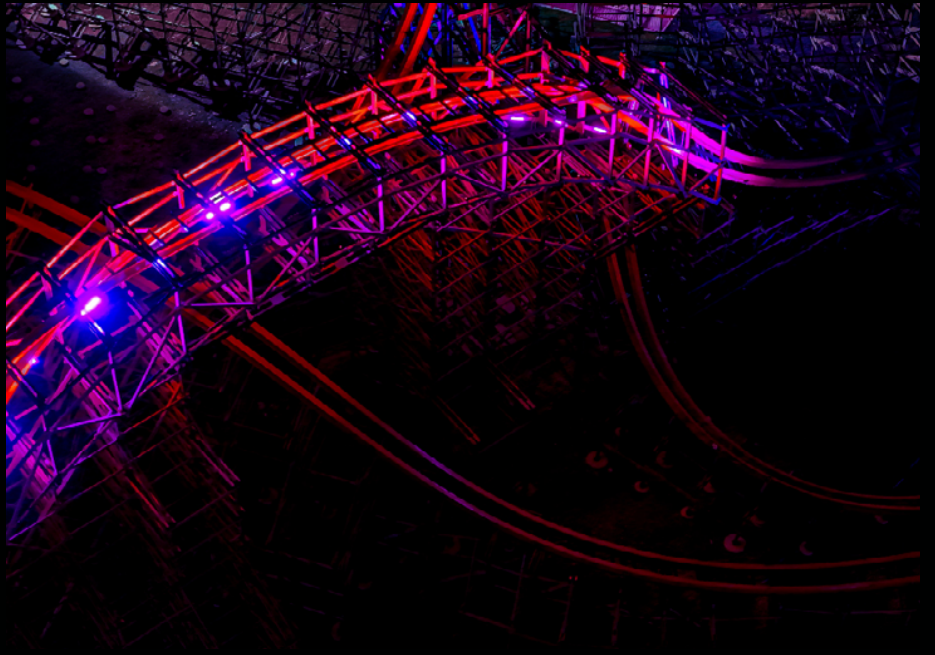

LIGHTNING RACER

HERSHEY, PENNSYLVANIA

This project served as the catalyst, inspiring the creation of IllumiTrace, our innovative lighting system that traces your coaster with color-changing lamps. With 3,600 pixel-mapped bulbs adorning the dual-track racing wooden roller coaster, we set the stage for a thrilling competitive experience. Riders race past an astonishing 5,376 feet of stringer lights, and the victorious team's colors brilliantly flash over the tracks as the trains cross the finish line.

JOLLY RANCHER REMIX

HERSHEY, PENNSYLVANIA

Jolly Rancher Remix is a thrilling re-themed boomerang roller coaster at Hersheypark that features a new theming overlay that utilizes audio, lighting, special effects, and controls with the intention to create a family friendly party atmosphere. Enjoy different flavor themed ride experiences, such as cherry, watermelon, blue raspberry, grape, and green apple. Seasonal theming overlays include Halloween and Christmas.

WILDCAT'S REVENGE

HERSHEY, PENNSYLVANIA

Hersheypark's all-new wood and steel hybrid coaster takes riders up a 140 hill, hits max speeds of 62 MPH, dives into an 82 degree drop, and through four inversions including the World's Largest Underflip. Illuminated Integration helped bring this roaring coaster to life by blending technology and entertainment to turn Wildcat's Revenge into a coaster that is more than an intense thrill ride. Illuminated Integration helped bring this coaster roaring to life by integrating lighting effects right onto the coaster track itself. Each of the different lighting elements adds to the coaster's experience by creating a unique on ride and off ride experience for the park's guests. The lighting is programmed to bring the life to ride at night and help make the already unique coaster even more fun to ride with lighting timed to the trains, and seasonal theming to bring holiday excitement throughout the park.