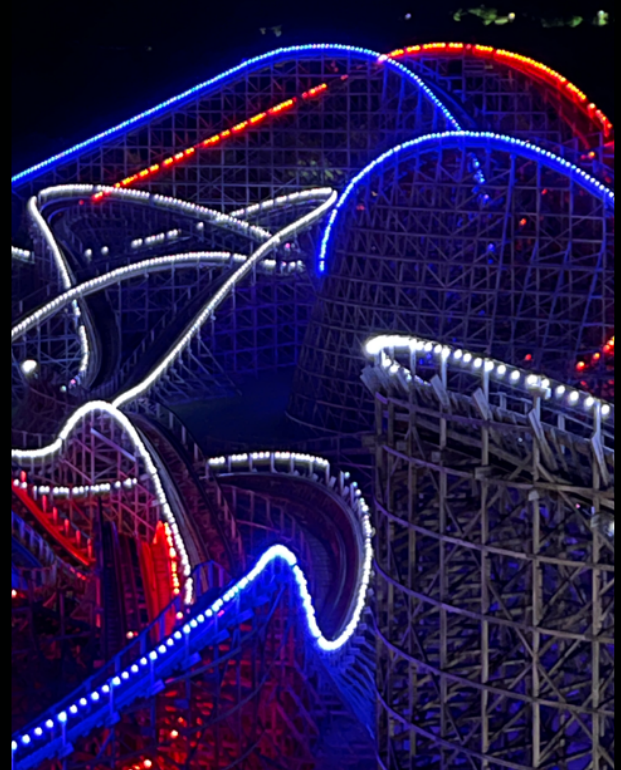

ILLUMINATED
INTEGRATION

AMUSEMENT & THEME PARKS

illuminated-integration.com
717 996 4596
Harrisburg PA

DOMINATOR

ALLENTOWN, PENNSYLVANIA

Dominator at Dorney Park marked our inaugural venture with illumiRay in the theme park industry. This towering 200-foot thrill ride, composed of three interconnected towers presented us with the task to create a dynamic lighting display that could adapt to the park's diverse seasonal themes. We strategically placed fixtures both at the center and on the outer edges of the towers, ensuring an even and stunning illumination across the entire structure. Dominator is now Dorney Park's anchor in celebrating holidays, and local sports victories throughout the park. This project not only showcased our capabilities but also solidified our excitement for the theme park industry.

LIGHTNING RACER

HERSHEY, PENNSYLVANIA

This project served as the catalyst, inspiring the creation of IllumiTrace, our innovative lighting system that traces your coaster with color-changing lamps. With 3,600 pixel-mapped bulbs adorning the dual-track racing wooden roller coaster, we set the stage for a thrilling competitive experience. Riders race past an astonishing 5,376 feet of stringer lights, and the victorious team's colors brilliantly flash over the tracks as the trains cross the finish line.

JOLLY RANCHER REMIX

HERSHEY, PENNSYLVANIA

Jolly Rancher Remix is a thrilling re-themed boomerang roller coaster at Hersheypark that features a new theming overlay that utilizes audio, lighting, special effects, and controls with the intention to create a family friendly party atmosphere. Enjoy different flavor themed ride experiences, such as cherry, watermelon, blue raspberry, grape, and green apple. Seasonal theming overlays include Halloween and Christmas.