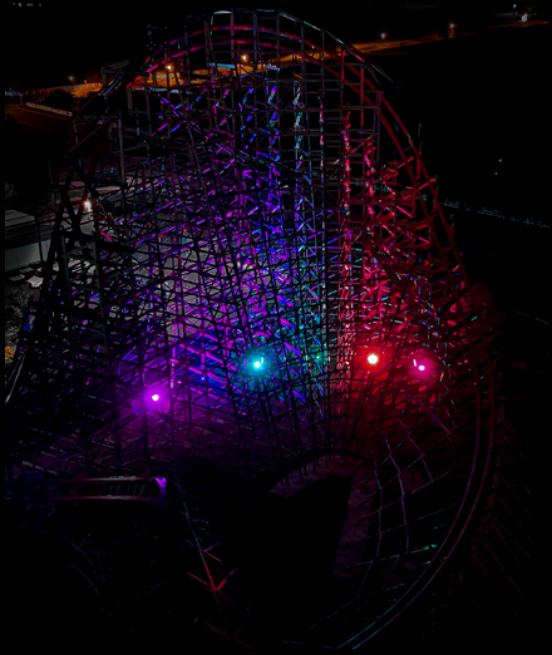

WILDCAT'S REVENGE

HERSHEY, PENNSYLVANIA

Hersheypark's all-new wood and steel hybrid coaster takes riders up a 140 hill, hits max speeds of 62 MPH, dives into an 82 degree drop, and through four inversions including the World's Largest Underflip. Illuminated Integration helped bring this roaring coaster to life by blending technology and entertainment to turn Wildcat's Revenge into a coaster that is more than an intense thrill ride. Illuminated Integration helped bring this coaster roaring to life by integrating lighting effects right onto the coaster track itself. Each of the different lighting elements adds to the coaster's experience by creating a unique on ride and off ride experience for the park's guests. The lighting is programmed to bring the life to ride at night and help make the already unique coaster even more fun to ride with lighting timed to the trains, and seasonal theming to bring holiday excitement throughout the park.