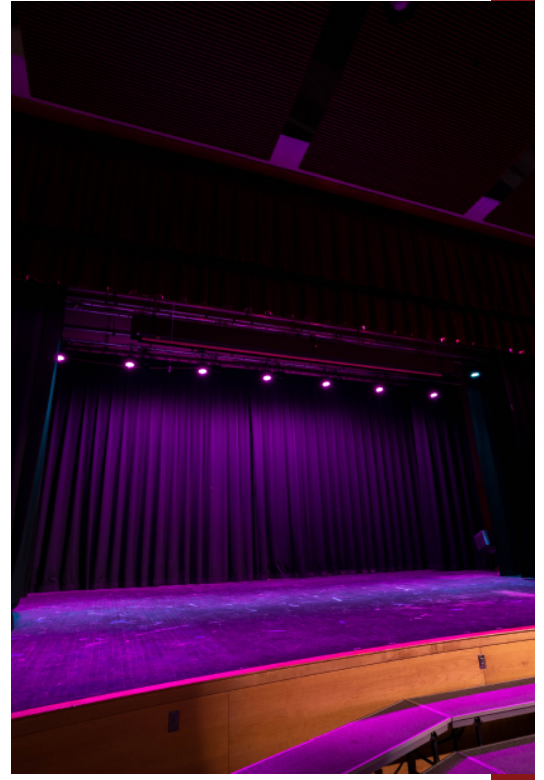

PENN'S GROVE MIDDLE SCHOOL AUDITORIUM OXFORD, PENNSYLVANIA

Illuminated Integration designed and installed an upgraded lighting system in the Penn's Grove Middle School Auditorium, located in Oxford, PA.

The stage lighting was upgraded with ETC Source 4WRD II fixtures and ETC ColorSource PAR fixtures. An ETC Element 2 lighting console was specified because of its advanced theatrical color control capability and its magic sheet feature. For architectural control, an ETC Paradigm system was specified which interfaces with button stations and touchscreens around the space. The lighting rig was designed to accommodate any event that is held on the stage from school assemblies, choir concerts, to a musical!

Many of the existing house lights were in need of repair resulting in dark spots throughout the auditorium. CantoUSA's retrofit kit lamps allowed Illuminated to upgrade the entire house lighting system, while limiting the amount of fixtures that needed to be completely replaced. The CantoUSA lamps dim smoothly and output a warm 3000K color temperature.