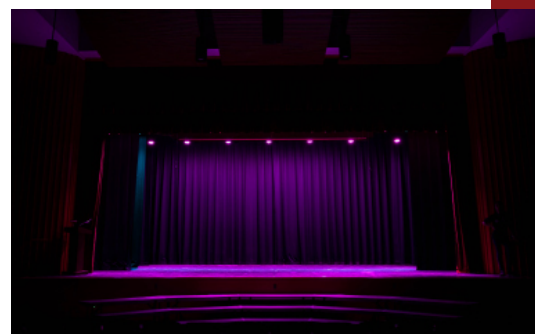

WAYNESBORO, PA

Illuminated Integration designed and installed audio, video, lighting, rigging, and curtain systems to convert a gymnasium into a modern sanctuary. Otterbein's leadership wanted to create a welcoming worship center that met their mission to reach across generational lines both locally and through online ministry.

Lighting | Video | Audio | Rigging | Acoustics | Networking | Controls

PA BIBLE TEACHING FELLOWSHIP

LEMOYNE, PENNSYLVANIA

PA Bible Teaching Fellowship in Lemoyne, PA received an upgraded Audio system for better sound and intelligibility. Illuminated Integration designed the system to keep sound energy off the walls while equally covering the congregation preventing excessive audio reflections in their reverberant sanctuary. PA Bible also received new piano microphones, discrete congregational microphones to capture the in room experience for their live stream, and a new digital mixing console that is both volunteer friendly and flexible for the future growth of their music and technology teams.

Audio

PENN'S GROVE MIDDLE SCHOOL AUDITORIUM OXFORD, PENNSYLVANIA

Illuminated Integration designed and installed an upgraded lighting system in the Penn's Grove Middle School Auditorium, located in Oxford, PA.